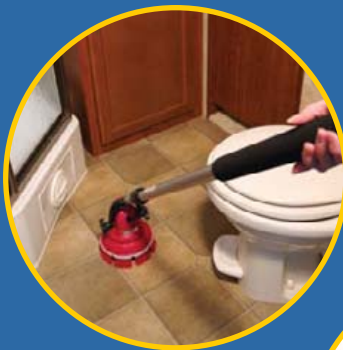

Lightweight (only 3 lbs.) with comfortable "soft-grip" handle

Cleans your rig from top to bottom, inside & out!

Safe to use in and around water!

De-bugs windows, lights, and mirrors in a flash!

MotorScrubber makes quick work of wheels, tires, and wheel wells!