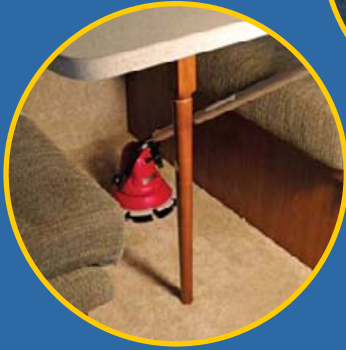

THE ULTIMATE RV CLEANING SYSTEM

MotorScrubber

Scrubber head swivels from 0°-70° and can be locked into position!

The MotorScrubber™ RV Cleaning System includes the scrubber head & handle, backpack & battery, 5 ft. coil cord, padholder, battery charger, complete operating instructions, and 12-month warranty.

PLUS! A full line of accessory brushes & adapters (see back) are available for any job!

48" long-handle MotorScrubber telescopes to 8.5 ft. for an incredible 13 ft. reach!

Soft brush is ideal for glass and painted surfaces

12-volt rechargeable backpack battery is lightweight (only 6 lbs.) and provides up to 4 hours of "start & stop" use on a single charge

Standard 5 ft. coil cord shown. 25 ft. Utility Cord, DC Adapter, and Battery Post Adapter are also available. (See back)

Lightweight (only 3 lbs.) with comfortable "soft-grip" handle

Cleans your rig from top to bottom, inside & out!

Safe to use in and around water!

De-bugs windows, lights, and mirrors in a flash!

MotorScrubber makes quick work of wheels, tires, and wheel wells!

SEE ACCESSORIES ON BACK

• 1.888.365.0400 • www.motor-scrubber.com •