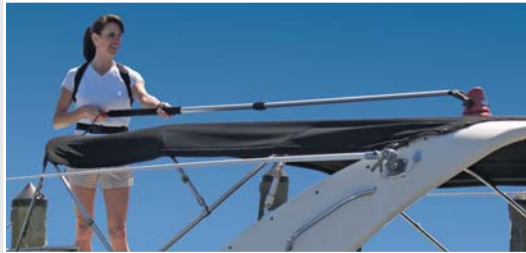

THE ULTIMATE MARINE CLEANING SYSTEM

MotorScrubber

Keep 'er gleamin' from bow to stern!

- The MotorScrubber's powerful rotary scrub head is powered by a rechargeable 12-volt battery backpack. The backpack is lightweight (weighs only 6 lbs.), fully-adjustable, and provides up to 4 hours of "start & stop" use on a single charge.
- 48" long-handle MotorScrubber telescopes to 8.5 ft. for an incredible 13 ft. reach.
- Easy to use ... lightweight (only 3 lbs.) with comfortable, "soft-grip" handle.
- Interchangeable brushes can be quickly and easily switched with a twist of the wrist.

Easily cleans all those hard-to-reach spots!

The MotorScrubber's adjustable reach and "push-button elbow grease" can take the drudgery (and sore knees) out of your waxing/buffing routine!

Scrub head swivels from 0°-70° and can be locked into position!