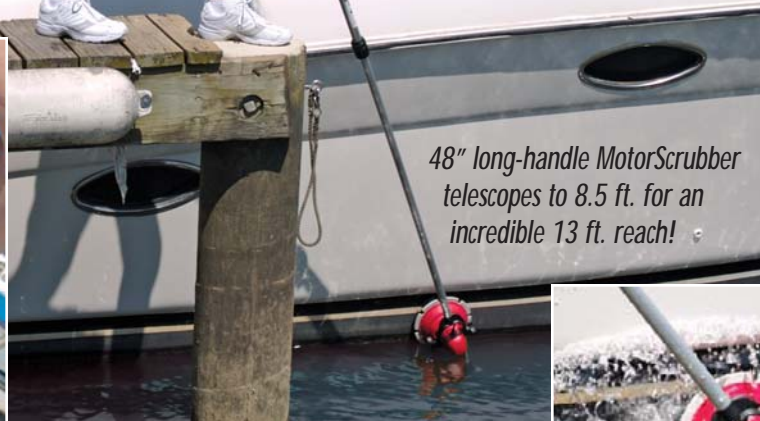

THE ULTIMATE MARINE CLEANING SYSTEM

MotorScrubber

Keep 'er gleamin' from bow to stern!

- The MotorScrubber's powerful rotary scrub head is powered by a rechargeable 12-volt battery backpack. The backpack is lightweight (weighs only 6 lbs.), fully-adjustable, and provides up to 4 hours of "start & stop" use on a single charge.
- 48" long-handle MotorScrubber telescopes to 8.5 ft. for an incredible 13 ft. reach.
- Easy to use ... lightweight (only 3 lbs.) with comfortable, "soft-grip" handle.
- Interchangeable brushes can be quickly and easily switched with a twist of the wrist.

Easily cleans all those hard-to-reach spots!

The MotorScrubber's adjustable reach and "push-button elbow grease" can take the drudgery (and sore knees) out of your waxing/buffing routine!

Scrub head swivels from 0°-70° and can be locked into position!

48" long-handle MotorScrubber telescopes to 8.5 ft. for an incredible 13 ft. reach!

Safe to use around water ... even in the water!

SEE ACCESSORIES ON BACK

• 1.888.365.0400 • www.motor-scrubber.com •

MotorScrubber