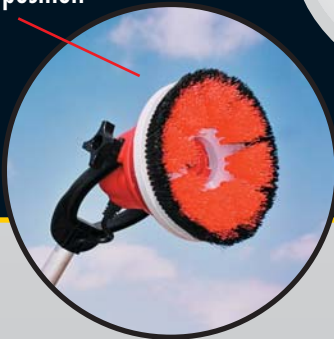

THE ULTIMATE CLEANING SYSTEM

Motor Scrubber™

Head swivels from 0°-70° and locks into position